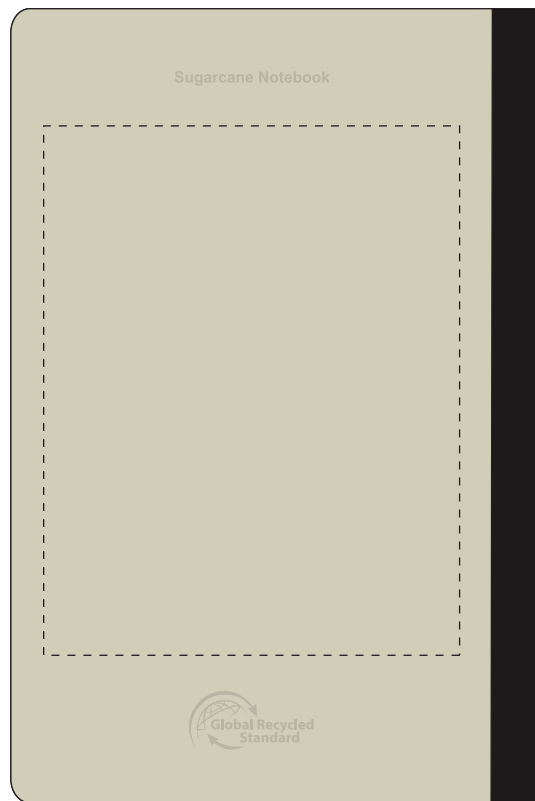

Your Ref:	Quantity:	Product Code: QS1690
Our Ref:	Version: 1	Product Colour: BLACK

PRINTING CONCERNS:**PRODUCT INFO:**

We stock this item in the following colours

**PANTONE REFERENCE(S)**

● Colour 1

ARTWORK SCALE 50%

Product Image for visualisation
- colours may vary

- CENTRED TO PRINT AREA
- CENTRED TO NOTEBOOK

The dashed line is to demonstrate print area and will not appear on your printed item

PLEASE NOTE:

- All colours including print and product are for visual purposes only and should not be regarded as the actual colour of the product and print.
- Some products may vary from batch to batch and may differ from previous orders.
- The colour and texture of a product can also have an effect on the final print colour.
- By approving this order we accept that you understand these terms.

To proceed, please approve visual via the online system.

ARTWORK SCALE 100%

Max print area: 110mm x 180mm